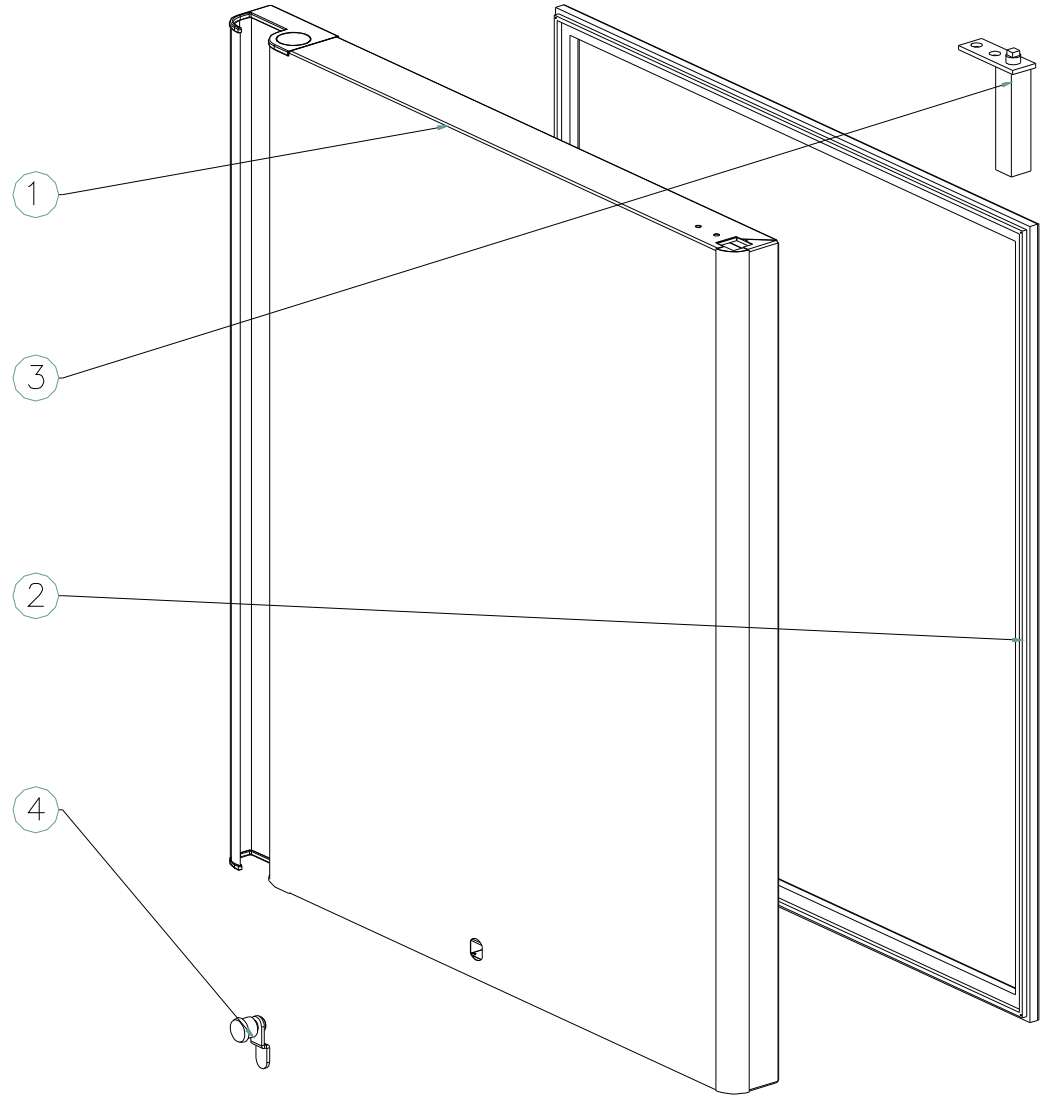

POS	CODE	TITLE
1	30023	DOOR UPER
1	30024	DOOR LOWER
2	60048	DOOR GASKET
3	60040	HINGE
4	20312	LOCK