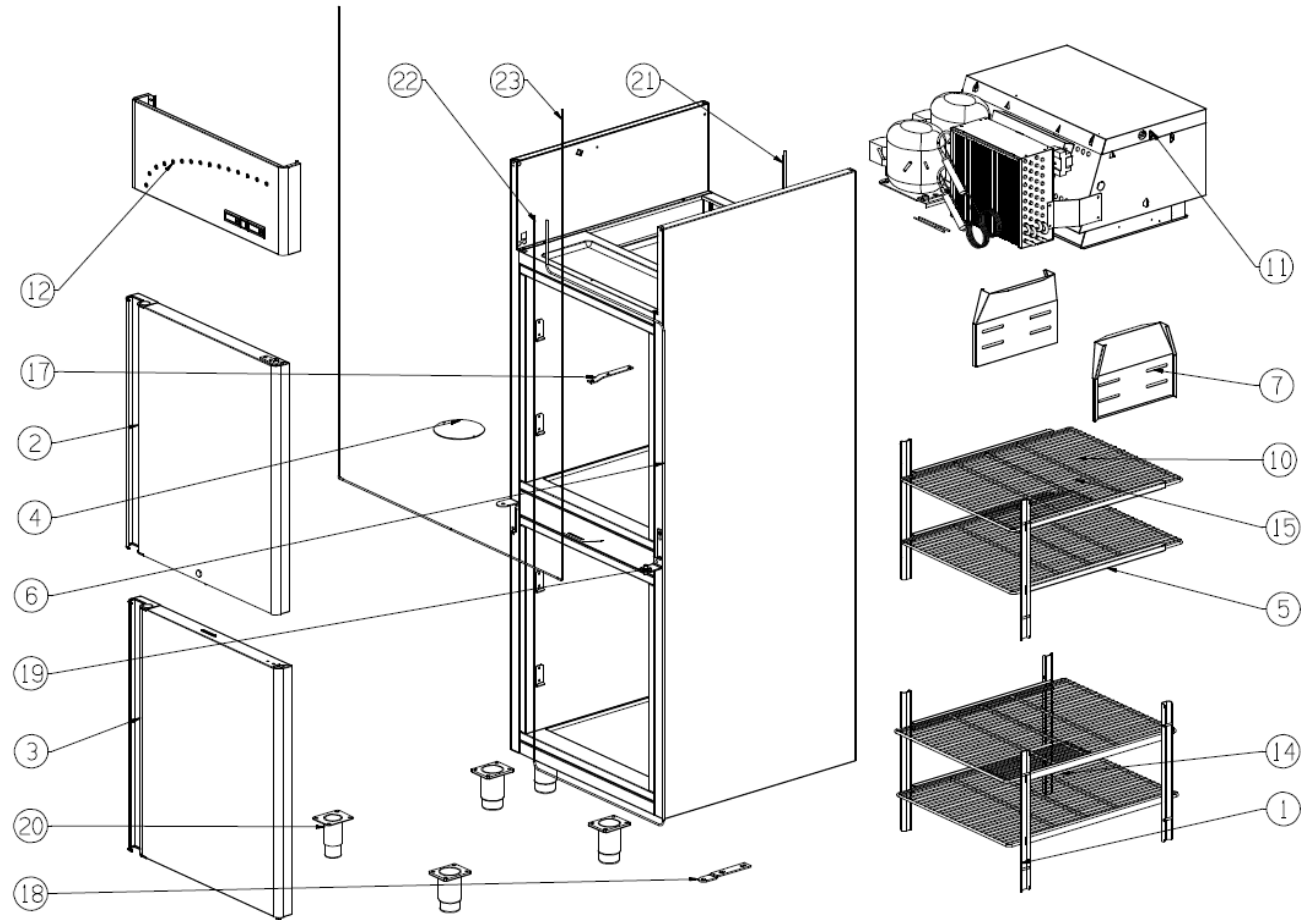

ALPFRIGO

CM/CM 700SS
CM / CN 700SS
CM / CN 700SS

POS	CODE	TYTLE
1	20205	FRONT LATH 2T
2	30023	DOOR UPER
3	30024	DOOR LOWER
4	60052	PLEXI GLASS LAMP
5	20208	GN SUPPORT 2T
6	20021	BOX 700 2T
7	50296	CHANEL INLET
10	20301	SHELVE
11	20104	COOLING UNIT 2T
12	30034	MASK 2T
14	1	LOVER EQUIPMENT
15	1	UPPER EQUIPMENT
17	50539	DOOR SUPORT UPPER
18	50538	DOOR SUPORT
19	60041	DOOR SUPORT MIDLE
20	20311	ADJUST LEG AISI 304
21	40047	HEATING WIRE 24W
22	40049	HEATING WIRE 40W
23	40050	HEATING WIRE 10W